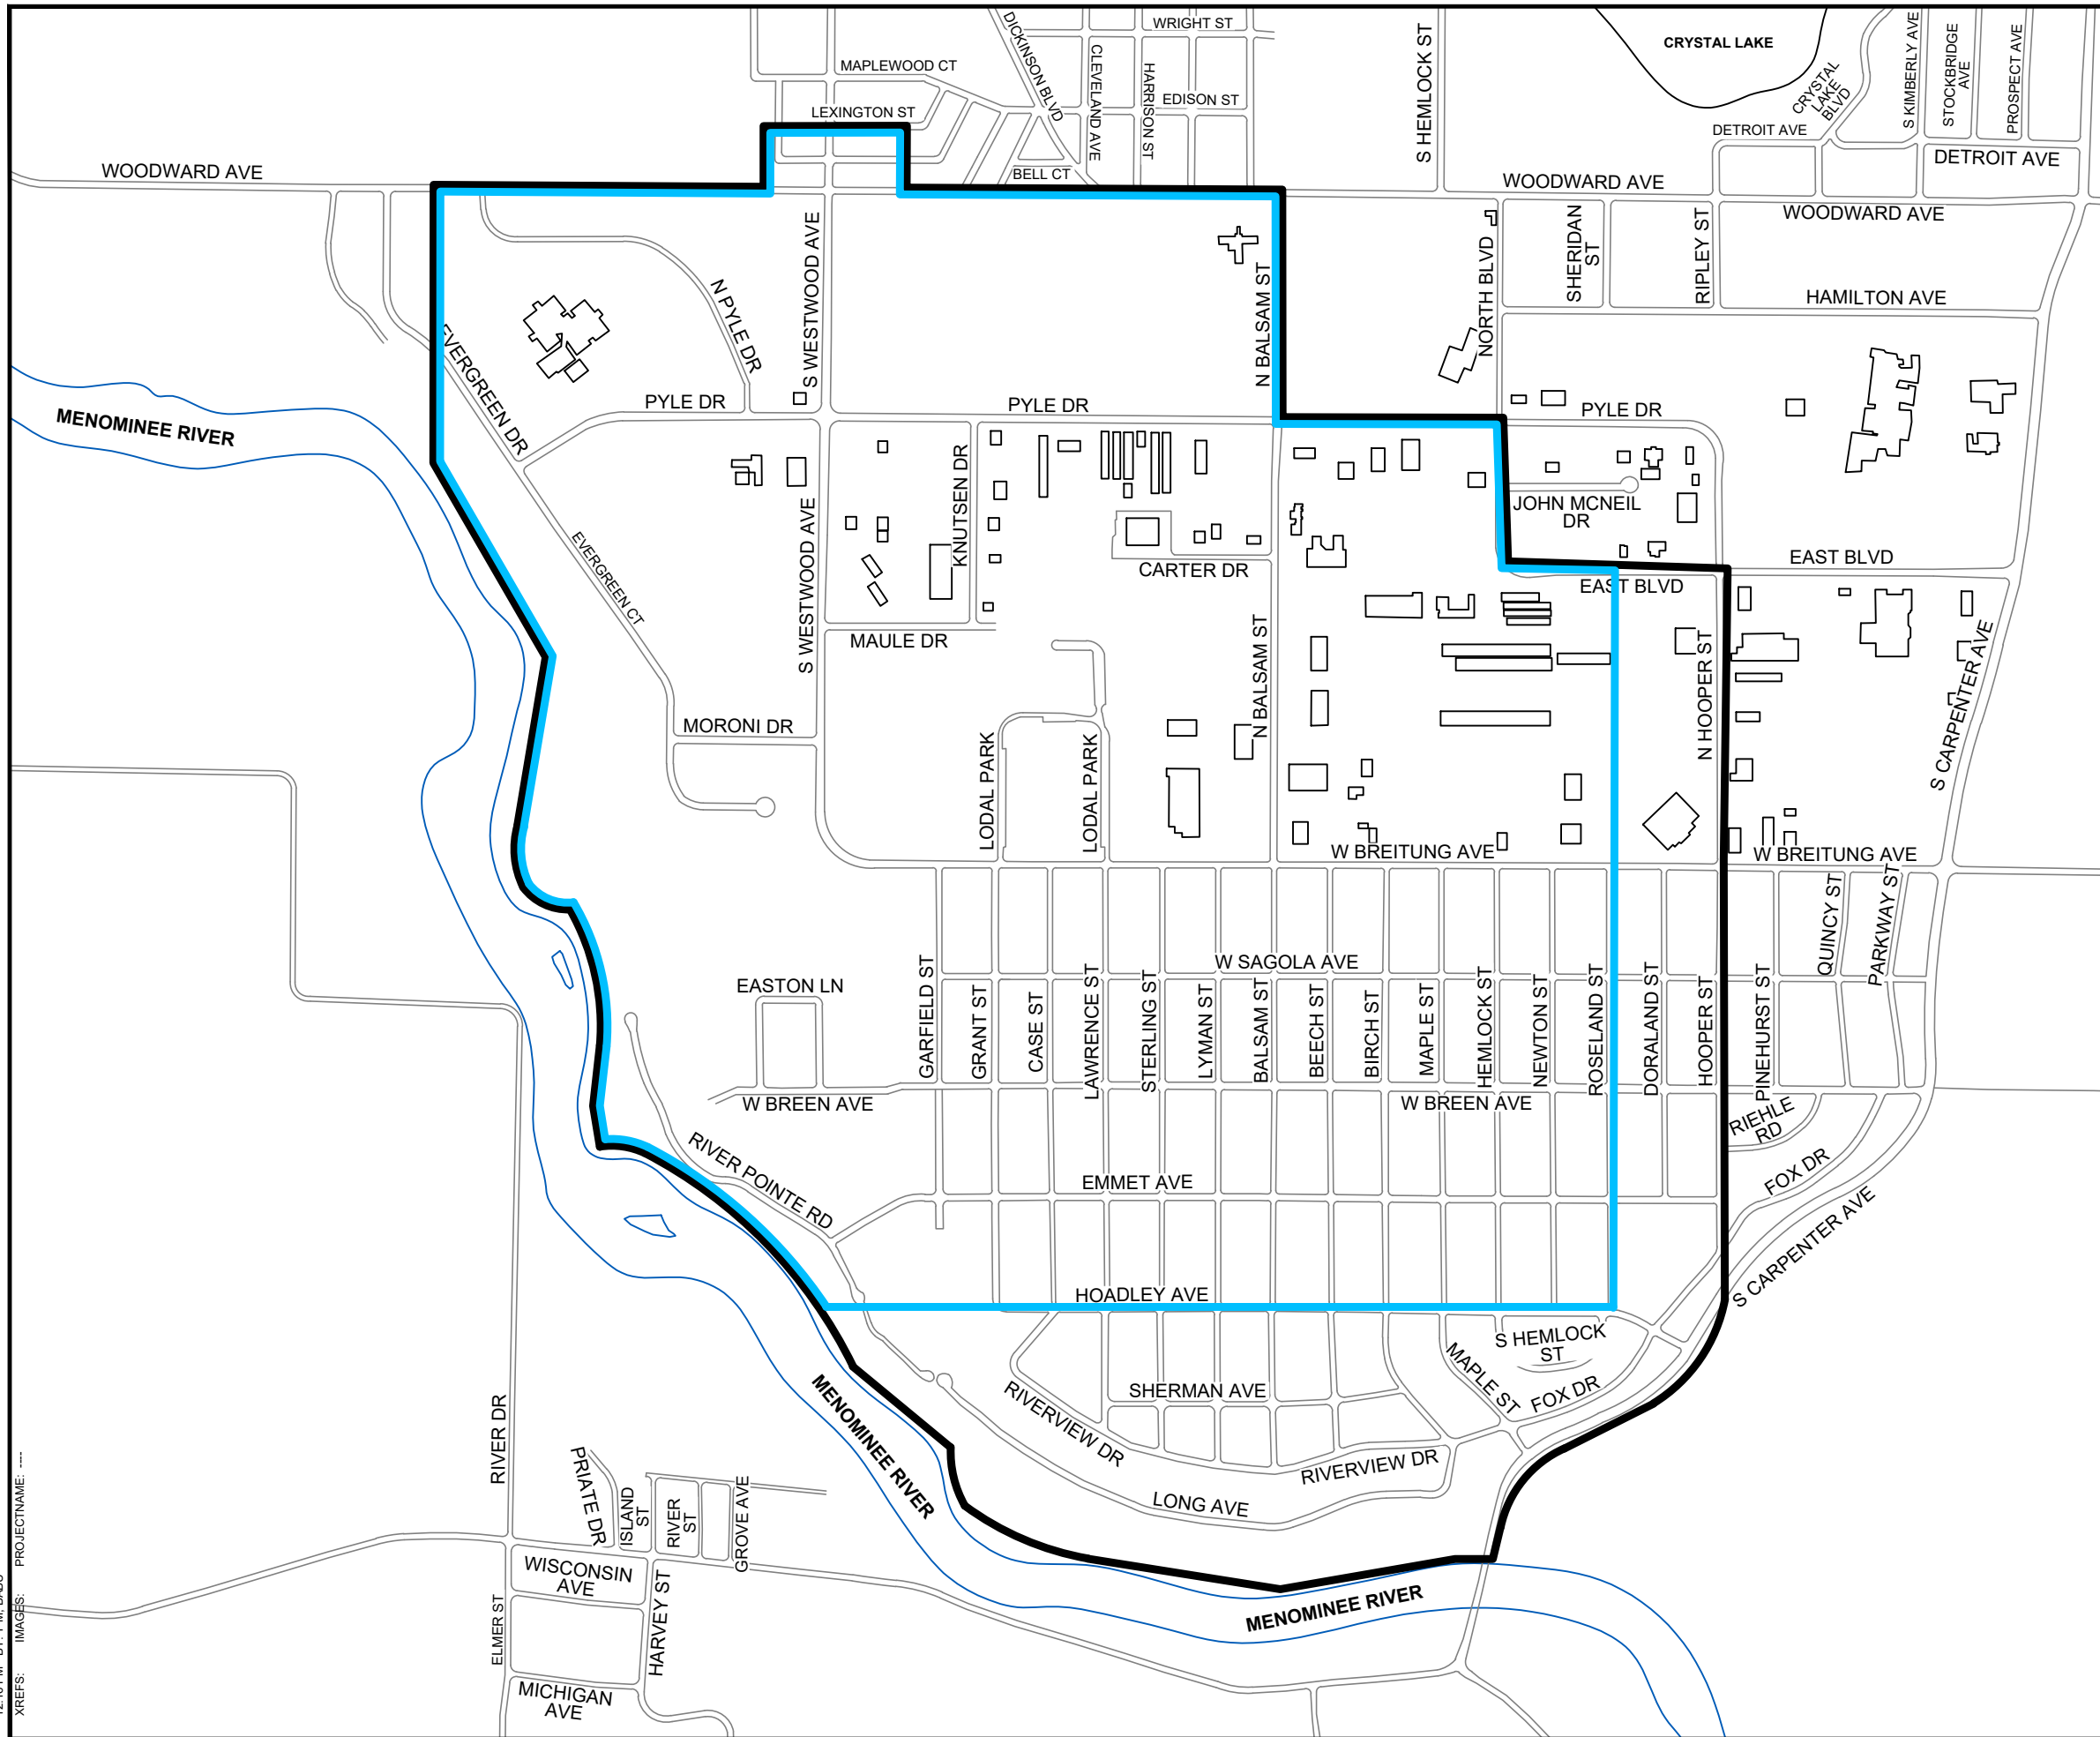

CITY:TAMPA DIV:GROUP:85 DB:JAR LD:(Opt) PIC:(Opt) PM:(Read) TM:(Opt) LXR:OPTION="OFF" REF: C:\Users\jmb2640\OneDrive\ArcGIS\Projects\Ford-Kingsford\KINGSFORD-PRODUCTS-FACILITY\Map\_V0.dwg LAYOUT:2 SAVED: 4/24/2023 12:02 PM ACADVER:24.1S (LMS TECH) PAGES:1 OF 1 PLOTTED: 4/24/2023 12:16 PM BY: Y.M. BABU XREFS: IMAGES: PROJECTNAME: ----

**LEGEND :**  
— SITE BOUNDARY  
— STUDY AREA BOUNDARY

SOURCE: BASE MAP DIGITIZED FROM AERIAL SATELLITE IMAGERY  
© 2018 MICROSOFT CORPORATION © 2018 DIGITAL GLOBE  
© CNES (2018) DISTRIBUTION AIRBUS DS.

FORD-KINGSFORD PRODUCTS FACILITY KINGSFORD, MICHIGAN	
<b>SITE MAP</b>	
	FIGURE <b>2</b>